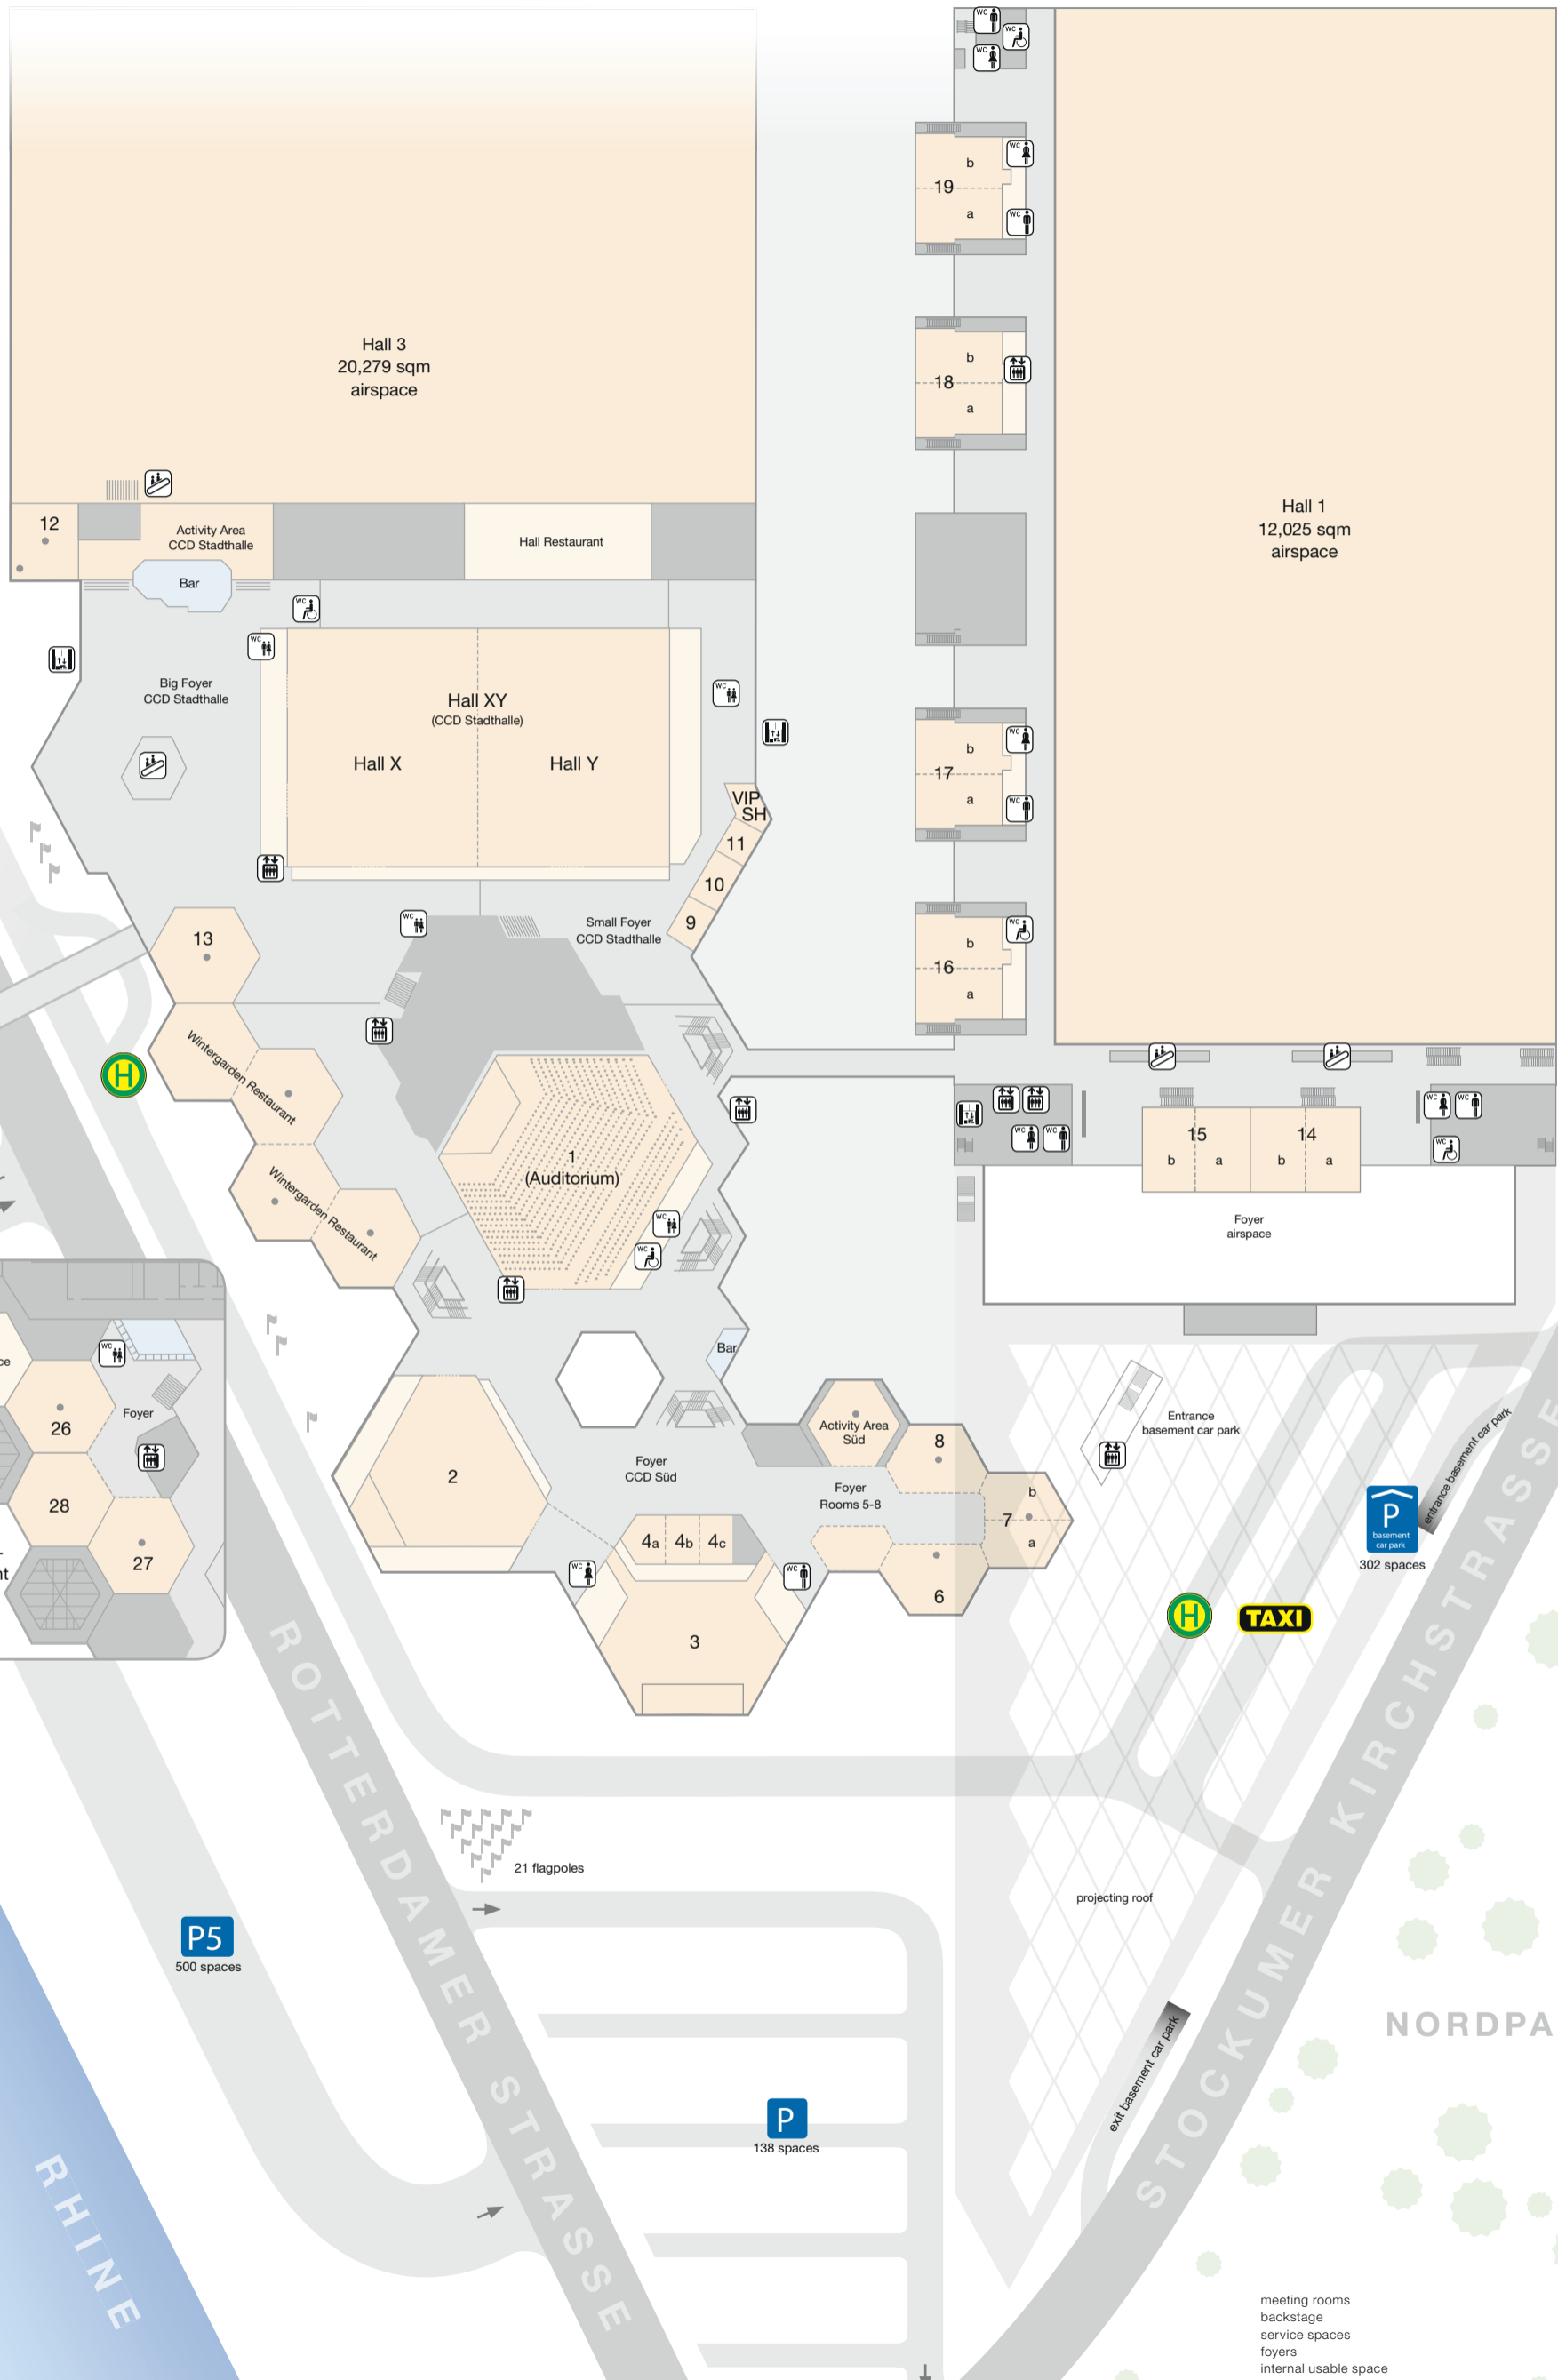

CCD Congress Center Düsseldorf - First and second floor

RHINE

ROTTERDAMER STRASSE

STOCKUMER KIRCHSTRASSE

NORDPARK

P5
500 spaces

P
138 spaces

P
basement
car park
302 spaces

TAXI